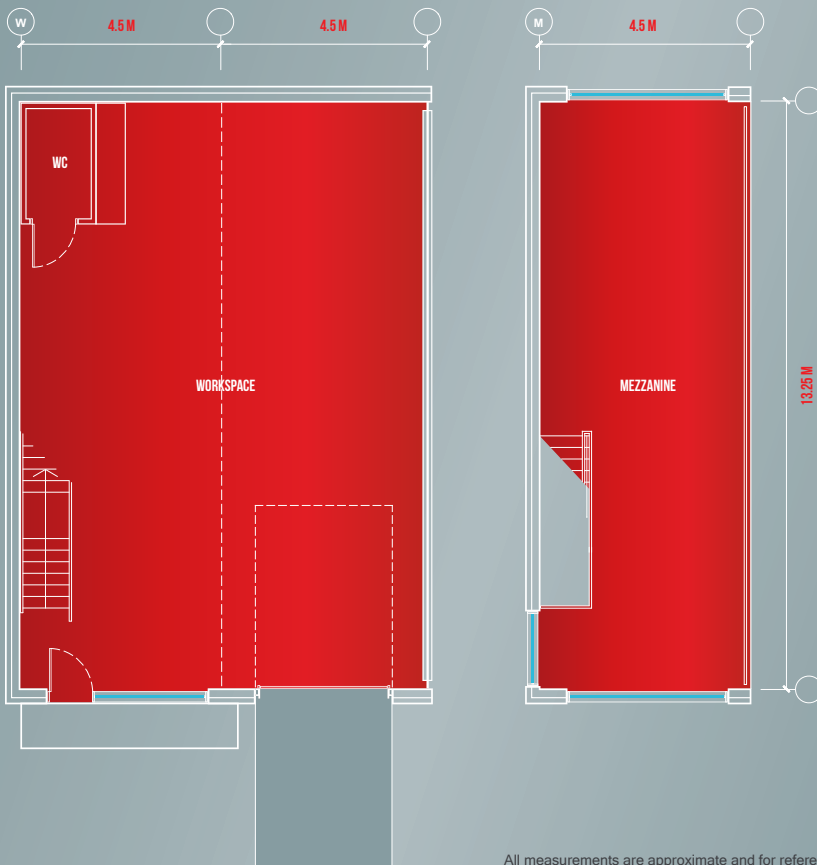

## PREMIUM SPECIFICATION

FULL DETAILS SHOWN IN THE BROCHURE AND ONLINE

AREA 1,875 SQFT (139 SQM)

RENT PCM 2,031  
 RENT PA 24,375  
 SERVICE CHG PA 1,875

COSTS SHOWN ARE GBP PER UNIT BASED ON STANDARD TERMS

## FLOOR PLAN.

LEFT AND RIGHT HAND FORMAT WORKSPACES ARE AVAILABLE. SEE SITE PLAN.

All measurements are approximate and for reference only.

## SITE PLAN.