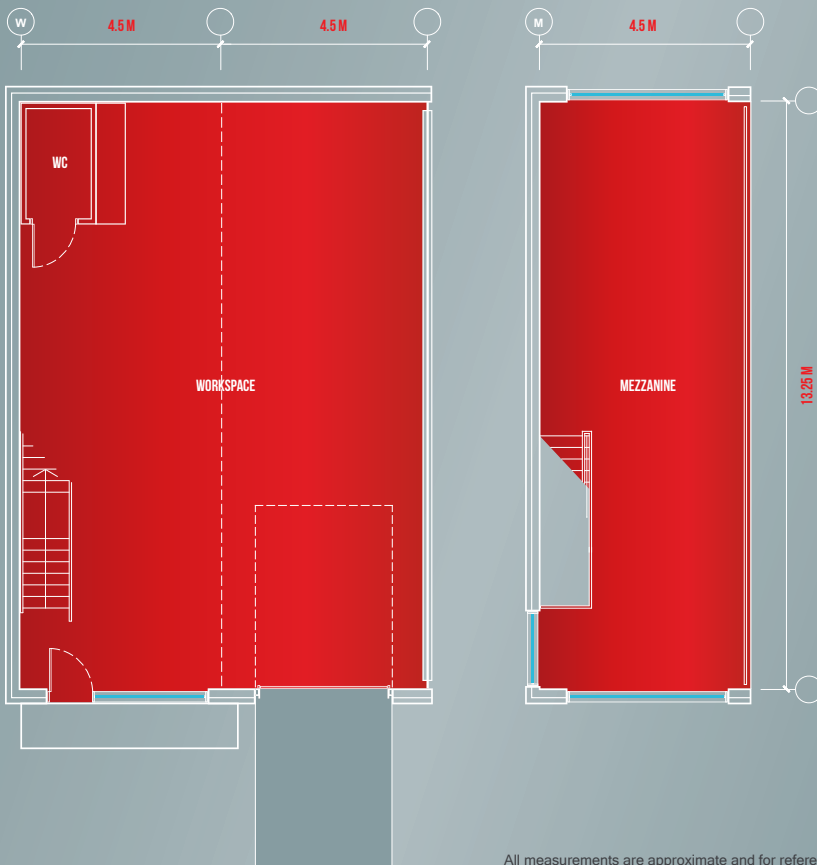

## FLOOR PLAN.

LEFT AND RIGHT HAND FORMAT WORKSPACES ARE AVAILABLE. SEE SITE PLAN.

All measurements are approximate and for reference only.

## SITE PLAN.

## BASE SPECIFICATION

FULL DETAILS SHOWN IN THE BROCHURE AND ONLINE

AREA 1,875 SQFT (139 SQM)

RENT PCM 1,875  
 RENT PA 22,500  
 SERVICE CHG PA 1,875

COSTS SHOWN ARE GBP PER UNIT BASED ON STANDARD TERMS