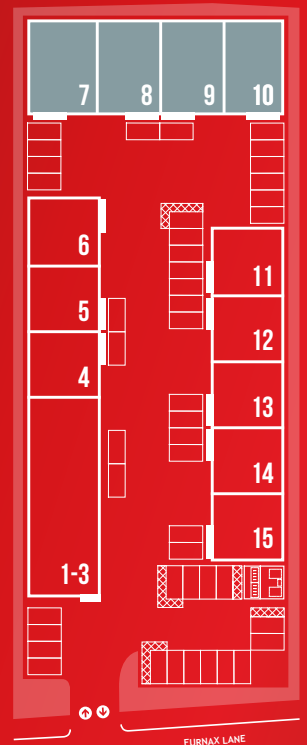

## PREMIUM SPECIFICATION

FULL DETAILS SHOWN IN THE BROCHURE AND ONLINE

AREA 1,875 SQFT (139 SQM)

RENT PCM 2,031  
 RENT PA 24,375  
 SERVICE CHG PA 1,875

COSTS SHOWN ARE GBP PER UNIT BASED ON STANDARD TERMS

## FLOOR PLAN.

LEFT AND RIGHT HAND FORMAT WORKSPACES ARE AVAILABLE. SEE SITE PLAN.

All measurements are approximate and for reference only.

## SITE PLAN.