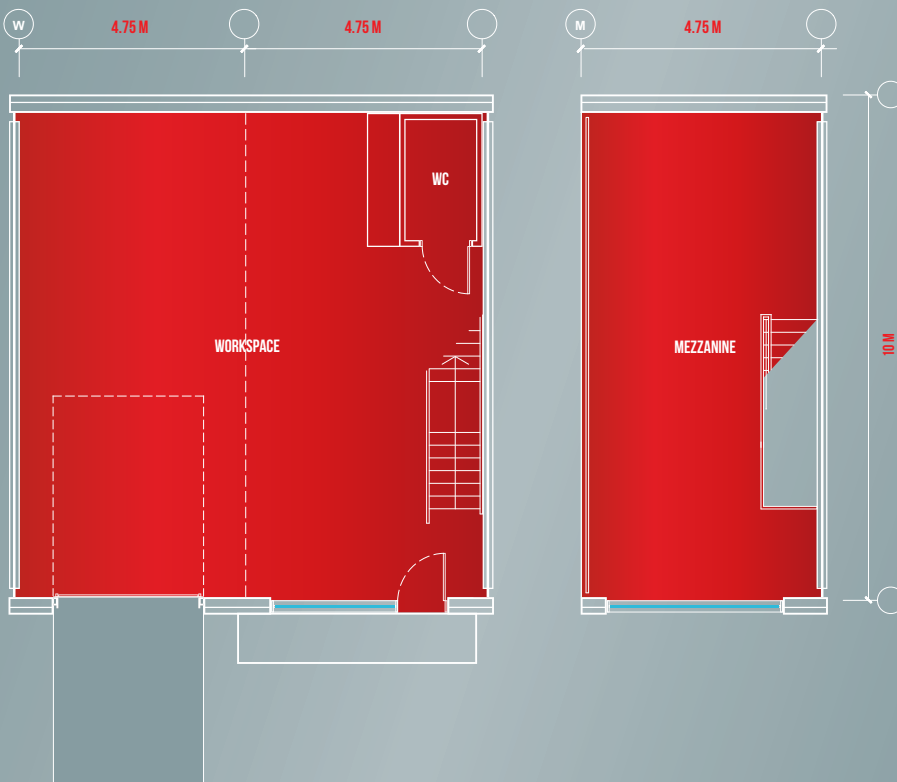

## FLOOR PLAN.

LEFT AND RIGHT HAND FORMAT WORKSPACES ARE AVAILABLE. SEE SITE PLAN.

All measurements are approximate and for reference only.

## SITE PLAN.

## BASE SPECIFICATION

FULL DETAILS SHOWN IN THE BROCHURE AND ONLINE

AREA 1,500 SQFT (139 SQM)

RENT PCM 1,500  
 RENT PA 18,000  
 SERVICE CHG PA 1,500

COSTS SHOWN ARE GBP PER UNIT BASED ON STANDARD TERMS