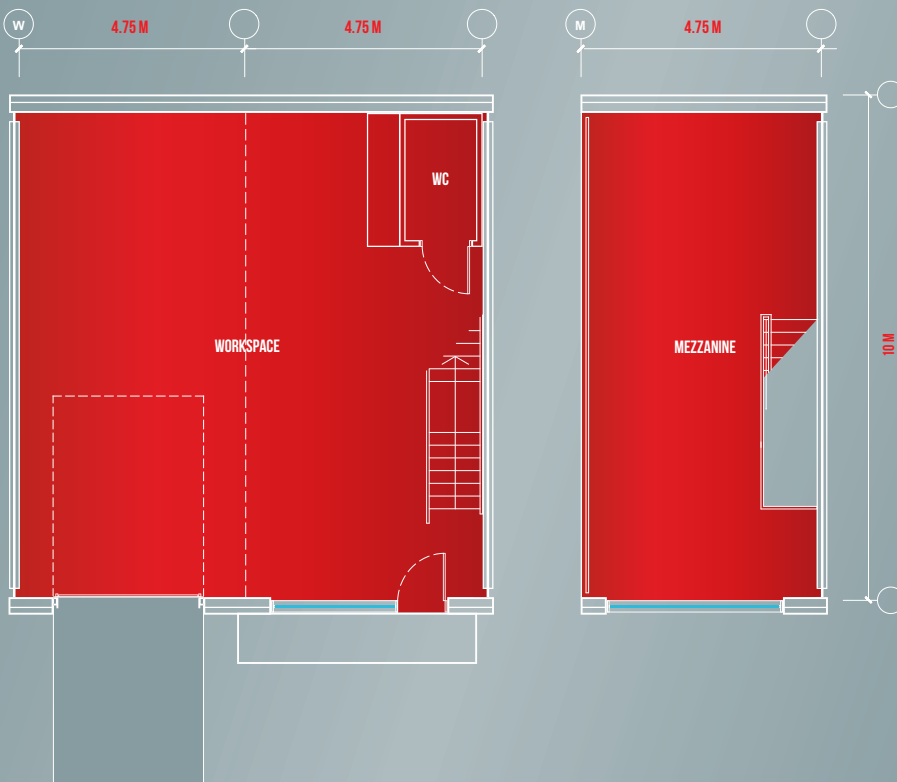

## PREMIUM SPECIFICATION

FULL DETAILS SHOWN IN THE BROCHURE AND ONLINE

AREA 1,500 SQFT (139 SQM)

RENT PCM	TBC
RENT PA	TBC
SERVICE CHG PA	1,500

COSTS SHOWN ARE GBP PER UNIT BASED ON STANDARD TERMS

## FLOOR PLAN.

LEFT AND RIGHT HAND FORMAT WORKSPACES ARE AVAILABLE. SEE SITE PLAN.

All measurements are approximate and for reference only.

## SITE PLAN.