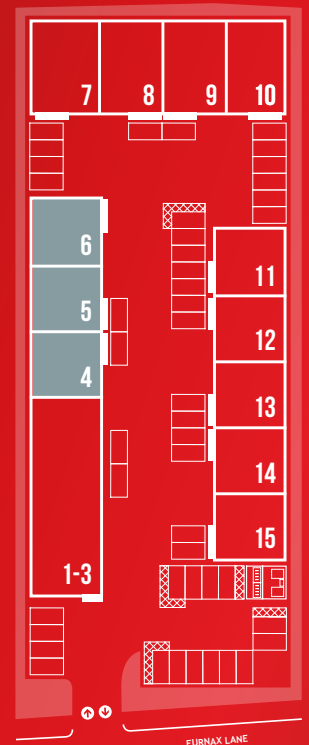

# TO LET WORKSPACES 4 - 6

s2w-warminster.uk

## FLOOR PLAN.

LEFT AND RIGHT HAND FORMAT WORKSPACES ARE AVAILABLE. SEE SITE PLAN.

All measurements are approximate and for reference only.

## SITE PLAN.