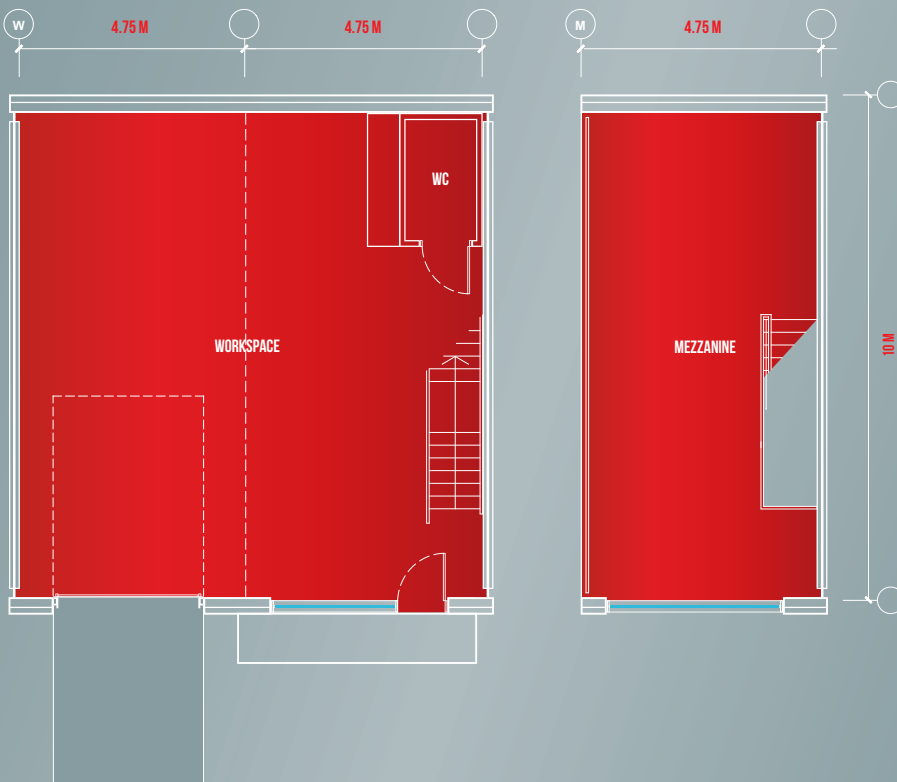

BAUER GROUP

PREMIUM SPECIFICATION

FULL DETAILS SHOWN IN THE BROCHURE AND ONLINE

AREA 1,500 SQFT (139 SQM)

RENT PCM	TBC
RENT PA	TBC
SERVICE CHG PA	1,500

COSTS SHOWN ARE GBP PER UNIT BASED ON STANDARD TERMS

TO LET WORKSPACES 11-15

s2w-warminster.uk

FLOOR PLAN.

LEFT AND RIGHT HAND FORMAT WORKSPACES ARE AVAILABLE. SEE SITE PLAN.

All measurements are approximate and for reference only.

SITE PLAN.

BASE SPECIFICATION

FULL DETAILS SHOWN IN THE BROCHURE AND ONLINE

AREA 1,500 SQFT (139 SQM)

RENT PCM 1,500
 RENT PA 18,000
 SERVICE CHG PA 1,500

COSTS SHOWN ARE GBP PER UNIT BASED ON STANDARD TERMS

TO LET WORKSPACES 11-15

s2w-warminster.uk

FLOOR PLAN.

LEFT AND RIGHT HAND FORMAT WORKSPACES ARE AVAILABLE. SEE SITE PLAN.

All measurements are approximate and for reference only.

SITE PLAN.