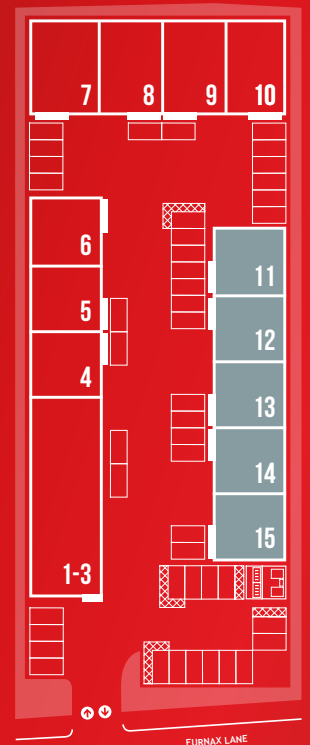

BAUER GROUP

PREMIUM SPECIFICATION

FULL DETAILS SHOWN IN THE BROCHURE AND ONLINE

AREA 1,500 SQFT (139 SQM)

RENT PCM	TBC
RENT PA	TBC
SERVICE CHG PA	1,500

COSTS SHOWN ARE GBP PER UNIT BASED ON STANDARD TERMS

TO LET WORKSPACES 11-15

s2w-warminster.uk

FLOOR PLAN.

LEFT AND RIGHT HAND FORMAT WORKSPACES ARE AVAILABLE. SEE SITE PLAN.

All measurements are approximate and for reference only.

SITE PLAN.

BASE SPECIFICATION

FULL DETAILS SHOWN IN THE BROCHURE AND ONLINE

AREA 1,500 SQFT (139 SQM)

RENT PCM 1,500
 RENT PA 18,000
 SERVICE CHG PA 1,500

COSTS SHOWN ARE GBP PER UNIT BASED ON STANDARD TERMS

TO LET WORKSPACES 11-15

s2w-warminster.uk

FLOOR PLAN.

LEFT AND RIGHT HAND FORMAT WORKSPACES ARE AVAILABLE. SEE SITE PLAN.

All measurements are approximate and for reference only.

SITE PLAN.