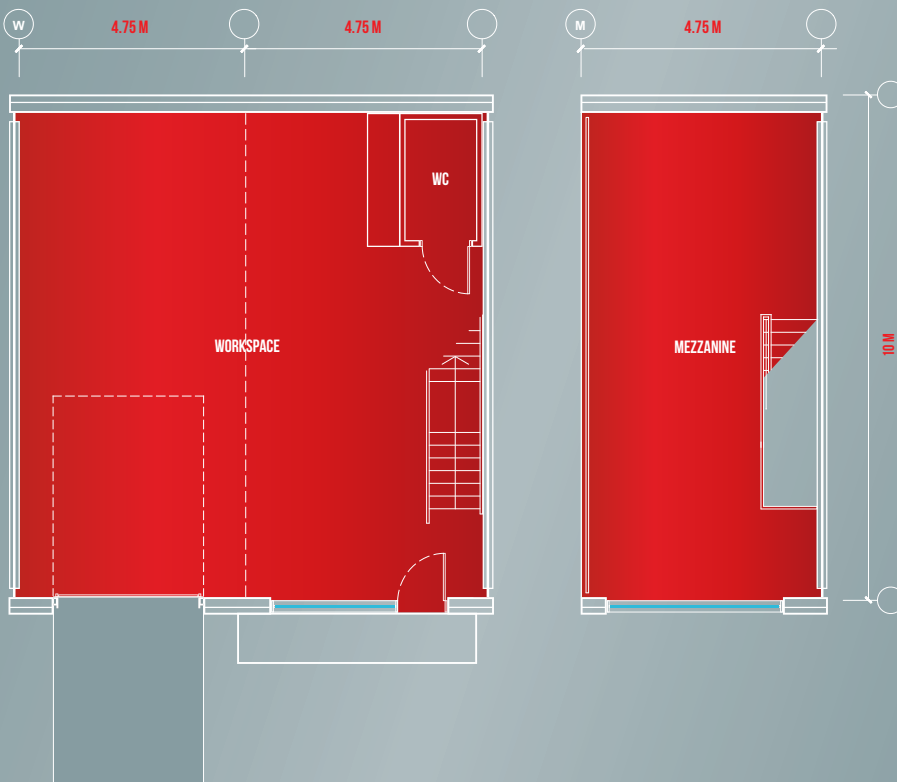

BAUER GROUP

PREMIUM SPECIFICATION

FULL DETAILS SHOWN IN THE BROCHURE AND ONLINE

AREA 1,500 SQFT (139 SQM)

RENT PCM	TBC
RENT PA	TBC
SERVICE CHG PA	1,500

COSTS SHOWN ARE GBP PER UNIT BASED ON STANDARD TERMS

TO LET WORKSPACES 11-15

s2w-warminster.uk

FLOOR PLAN.

LEFT AND RIGHT HAND FORMAT WORKSPACES ARE AVAILABLE. SEE SITE PLAN.

All measurements are approximate and for reference only.

SITE PLAN.

BASE SPECIFICATION

FULL DETAILS SHOWN IN THE BROCHURE AND ONLINE

AREA 1,500 SQFT (139 SQM)

RENT PCM 1,500
 RENT PA 18,000
 SERVICE CHG PA 1,500

COSTS SHOWN ARE GBP PER UNIT BASED ON STANDARD TERMS

TO LET WORKSPACES 11-15

s2w-warminster.uk

FLOOR PLAN.

LEFT AND RIGHT HAND FORMAT WORKSPACES ARE AVAILABLE. SEE SITE PLAN.

All measurements are approximate and for reference only.

SITE PLAN.